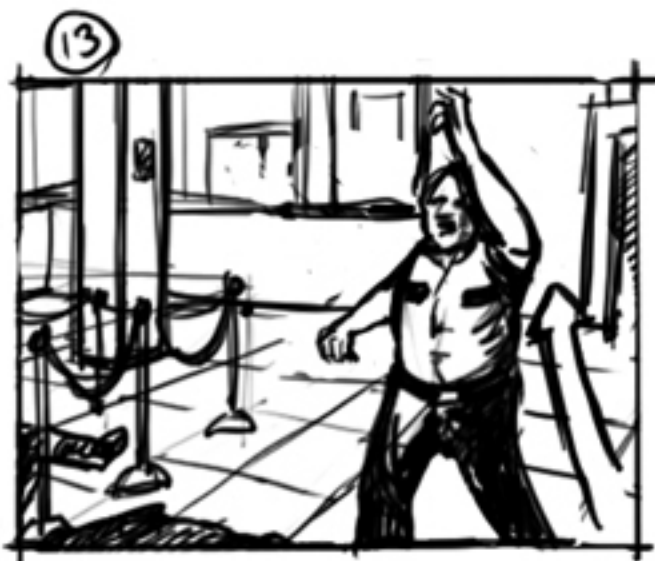

1
Establishing Shot.
Wide Shot
Static Shot

2
Wide Shot
Static Shot
Woman drops down to the floor.

3
Close UP, Straight On
Static Shot

4
Close UP, Straight On
Static Shot
Guard takes off his sunglasses

5
Cowboy shot of Guard
Full Figure of Villain 1
Tracking Shot
Guard rotates

6
Full Figure
Tracking Shot
Guard jumps on the desk.

7
Wide Shot
Insert
Guard hits the toaster with his right foot.
Static Shot

8
Wide Shot
Toaster flies towards Villain 1.
Static Shot

9
Wide Shot
Toaster hits and knocks down Villain 1.
Static Shot

10
Low Angle, Medium Shot
Guard moves his arms in doing
Karate moves.
Tracking Shot

11
Low Angle, Medium Shot
Guard moves to the left.
Tracking Shot

12
Full Figure
Guard runs towards the camera.
Tracking Shot

17
Profile Shot
Villain 2 gets projected to the left.
Static Shot

18
Full Figure
Villain 2 flies towards the vault to the left.
Follow Shot

19
Objective Shot
Villain 2 flies left inside the vault.
Static Shot