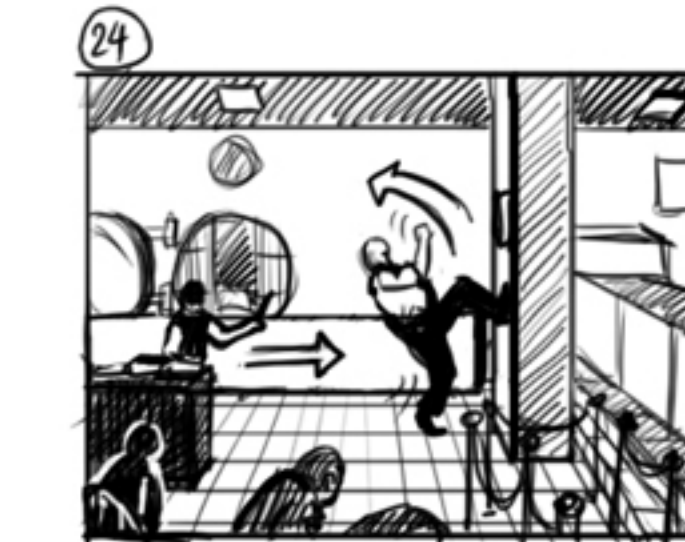

17
Profile Shot
Villain 2 gets projected to the left.
Static Shot

18
Full Figure
Villain 2 flies towards the vault to the left.
Follow Shot

19
Objective Shot
Villain 2 flies left inside the vault.
Static Shot

20
Objective Shot
Villain 2 is knocked out and money are flying around him.
Static Shot

21
Low angle, Close Up
Static Shot

22
Cowboy Shot
Static Shot
Villain 3 swings his arms.

23
Wide Shot
Static Shot
Villain 3 moves to the right.
Guard runs towards the pole.

24
Wide Shot
Static Shot
Villain 3 moves to the right.
Guard runs on the pole.

25
High Angle
Guard runs up the pole.
Static Shot

26
Wide Shot
Static Shot
Villain 3 moves to the right.
Guard runs on the ceiling.