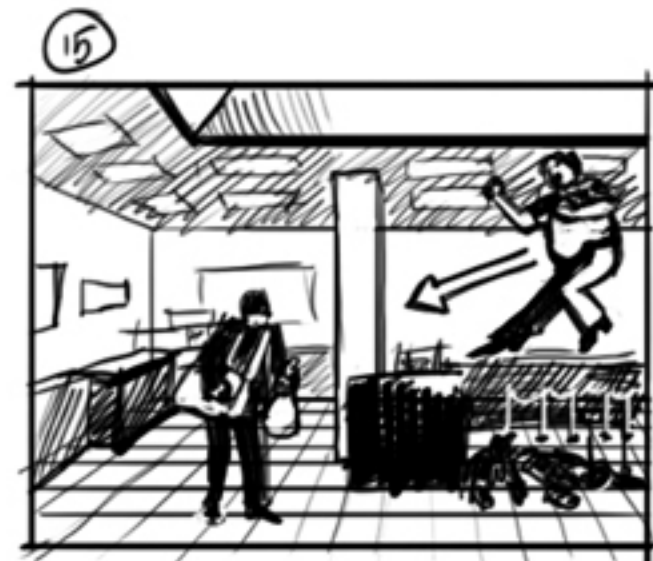

6
Full Figure
Tracking Shot
Guard jumps on the desk.

7
Wide Shot
Insert
Guard hits the toaster with his right foot.
Static Shot

8
Wide Shot
Toaster flies towards Villain 1.
Static Shot

9
Wide Shot
Toaster hits and knocks down Villain 1.
Static Shot

10
Low Angle, Medium Shot
Guard moves his arms in doing
Karate moves.
Tracking Shot

11
Low Angle, Medium Shot
Guard moves to the left.
Tracking Shot

12
Full Figure
Guard runs towards the camera.
Tracking Shot

13
Cowboy Shot
Guard jumps in the air.
Tracking Shot

14
Cowboy Shot
Guard jumps in the air.
Tracking Shot

15
Wide Shot
Guard jumps in the air towards Villain 2.
Static Shot

16
Wide Shot
Guard hits Villain 2.
Static Shot

17
Profile Shot
Villain 2 gets projected to the left.
Static Shot

18
Full Figure
Villain 2 flies towards the vault to the left.
Follow Shot

19
Objective Shot
Villain 2 flies left inside the vault.
Static Shot