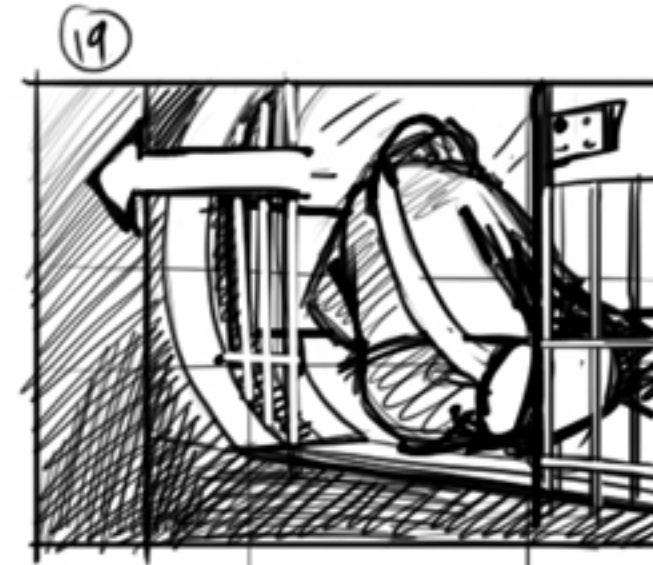

10
Low Angle, Medium Shot
Guard moves his arms in doing
Karate moves.
Tracking Shot

11
Low Angle, Medium Shot
Guard moves to the left.
Tracking Shot

12
Full Figure
Guard runs towards the camera.
Tracking Shot

13
Cowboy Shot
Guard jumps in the air.
Tracking Shot

14
Cowboy Shot
Guard jumps in the air.
Tracking Shot

15
Wide Shot
Guard jumps in the air towards Villain 2.
Static Shot

16
Wide Shot
Guard hits Villain 2.
Static Shot

17
Profile Shot
Villain 2 gets projected to the left.
Static Shot

18
Full Figure
Villain 2 flies towards the vault to the left.
Follow Shot

19
Objective Shot
Villain 2 flies left inside the vault.
Static Shot