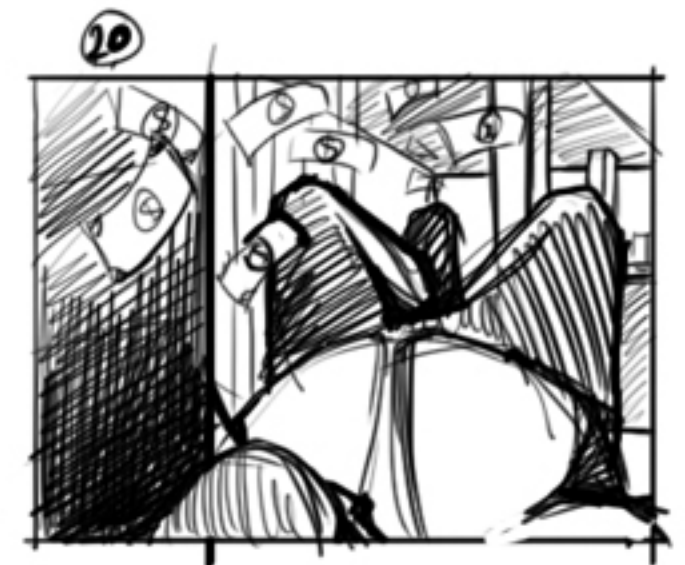

10
Low Angle, Medium Shot
Guard moves his arms in doing
Karate moves.
Tracking Shot

11
Low Angle, Medium Shot
Guard moves to the left.
Tracking Shot

12
Full Figure
Guard runs towards the camera.
Tracking Shot

13
Cowboy Shot
Guard jumps in the air.
Tracking Shot

14
Cowboy Shot
Guard jumps in the air.
Tracking Shot

15
Wide Shot
Guard jumps in the air towards Villain 2.
Static Shot

16
Wide Shot
Guard hits Villain 2.
Static Shot

17
Profile Shot
Villain 2 gets projected to the left.
Static Shot

18
Full Figure
Villain 2 flies towards the vault to the left.
Follow Shot

19
Objective Shot
Villain 2 flies left inside the vault.
Static Shot

20
Objective Shot
Villain 2 is knocked out and money are flying around him.
Static Shot

21
Low angle, Close Up
Static Shot

22
Cowboy Shot
Static Shot
Villain 3 swings his arms.

23
Wide Shot
Static Shot
Villain 3 moves to the right.
Guard runs towards the pole.